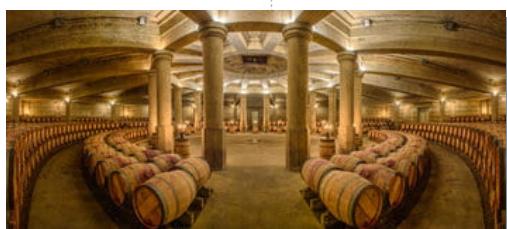

We would like to inform our customers that the dates are postponed because of the sanitary situation.

For any booking of more than 2 persons, a price decrease can be applied. We suggest you to contact us at the following address:

event@caves-legrand.com

1868, **the Rothschild family** became attached to the Bordeaux vineyard over the course of the time. Successive generations have passed on their requirements and their perseverance to make the best of an exceptional terroir. This permanent search for excellence has allowed to refine the knowledge of the **Lafite** terroir.

The great wine today is the expression of this know-how accumulated over the years.

[Les Domaines Barons de Rothschild (Lafite)](#) have made this experience a model for development.

The successive acquisitions of [Château Duhart-Milon (Pauillac)](#), [Château Rieussec (Sauternes)](#), and [Château l'Evangile (Pomerol)](#) were realized with the Motivation to rekindle the flame of these great dormant terroirs.

Wine list :

- Carruades de Lafite, Second Vin de Lafite, Pauillac - 2010
- -
- Château Lafite Rothschild, 1er Grand cru classé, Pauillac - 2010
- -
- Château Lafite Rothschild, 1er Grand cru classé, Pauillac - 2000
- -

www.caves-legrand.com

LEGRAND FILLES ET FILS - 1, rue de la Banque 75002 Paris - Tél : +33 1 42 60 07 12 Fax : +33 1 42 61 25 51 info@caves-legrand.com